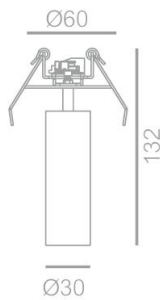

FLUA®

FAVOR INXS

CE RoHS

Designer	FLUA
Sales status	On Sale
Product classification	Interior
Model	155812

Installation information

Area	Ceiling
Method	Recessed
Cut hole size	Φ50mm
Embedded height	/

FLUA®

Technical general

System power	6W
Flux	336lm
Beam angle	24° 20° 35°
Material	Aluminum
Appearance color	PAW
Size	Φ55*141mm
Adjustable angle	Available
Ingress protection	IP20
Input voltage	220-240V
Drive	A /DT/DA

Line drawing

6W 24° 3000K		
HEIGHT	ILLUMINANCE	DIAMETER
1.0	1888	0.42
2.0	472	0.84
3.0	210	1.26
4.0	118	1.68
5.0	76	2.10
H(m)	E(lx)	D(m)

6W 20° 3000K		
HEIGHT	ILLUMINANCE	DIAMETER
1.0	2654	0.34
2.0	664	0.69
3.0	295	1.03
4.0	166	1.38
5.0	106	1.73
H(m)	E(lx)	D(m)

Light source parameters

Power	5.38W
Flux	669lm
Light color	WW
Color temperature	3000K
CRI	90

Other options

Beam angle	/
Color temperature	2700K 3500K 4000K
Color	/
Appearance color	PAB
