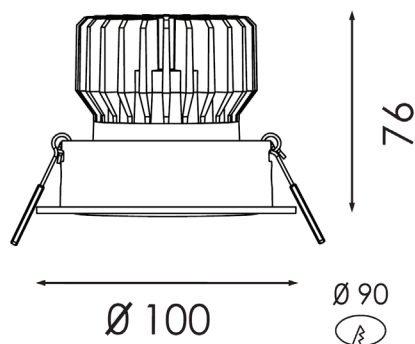

Product Information IES files, certifications and approvals available on request

Modern minimalist design, COB LED, deep-recessed fixed architectural downlight. Suitable for residential and commercial applications with low to high ceilings. Broad variety of power outputs, colour temperatures, beam angles and interchangeable colour baffle for every architectural or residential application. Features dedicated remotely located control gear which can be selected to suit all dimming protocols. Standard 3 year warranty. Optional 5 year warranty available.

Product Images More images and drawings available on request

LED Specification Citizen / Lumileds / Bridgelux alternatives available on request

BRAND	TYPE	LED CCT	LED CRI	DRIVE CURRENT	LED POWER	OUTPUT
CREE	CXB	2700K – 5000K	80 / 90	180 – 350mA	12.6W @ 350mA	135lm/W Typ CRI80

Luminaire Specification Customisations available on request

HEIGHT	TRIM	CUT OUT	MATERIAL	FINISH TYPE	MOUNTING	IP RATING
76mm	100mm diameter	90mm diameter	Machined Aluminium	Textured Powder coat	Recessed	IP20

Product Code Generator example 2090.C3AM1.1.1

MODEL	SYSTEM POWER	LED CCT	LED CRI	BEAM ANGLE	FINISH - TRIM	FINISH - BAFFLE	DIMMING	
2090. APRILIA 14	A 8.4W	2 2700K	A 90	UN Ultra Narrow 15°	0. White	0. White	0 On/Off	
	B 11.6W	3 3000K	B 80	N Narrow 24°	1. Black	1. Black	1 Phase dimming	
	C 15W	4 3500K			M Medium 36°	2. Custom	2. Gold	2 DALI dimming
		5 4000K			W Wide 50°		3. Chrome	3 1-10V dimming
		6 5000K					4. Black Chrome	

Ordering Information Please fill out as per Product Code Generator

2090.