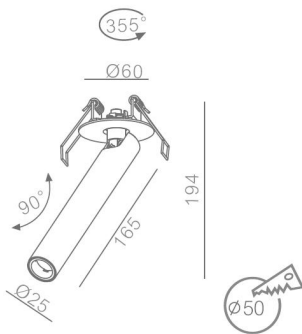

FLUA®

ELLEN IN

CE RoHS

Designer	FLUA
Sales status	On Sale
Product classification	Interior
Model	164919

Installation information

Area	Ceiling
Method	Recessed
Cut hole size	Φ50mm
Embedded height	/

WWW.FLUA.COM

Technical general

System power	8W
Flux	411lm
Beam angle	18°
Material	Aluminum
Appearance color	PAW
Size	Φ60*194mm
Adjustable angle	Available
Ingress protection	IP20
Input voltage	220-240V
Drive	A /DT/DA

Line drawing

8W 18° 3000K		
HEIGHT	ILLUMINANCE	DIAMETER
1.0	3105	0.32
2.0	776	0.64
3.0	345	0.97
4.0	194	1.29
5.0	124	1.61
H(m)	E(lx)	D(m)

Light source parameters

Power	5.63W
Flux	577lm
Light color	WW
Color temperature	3000K
CRI	90